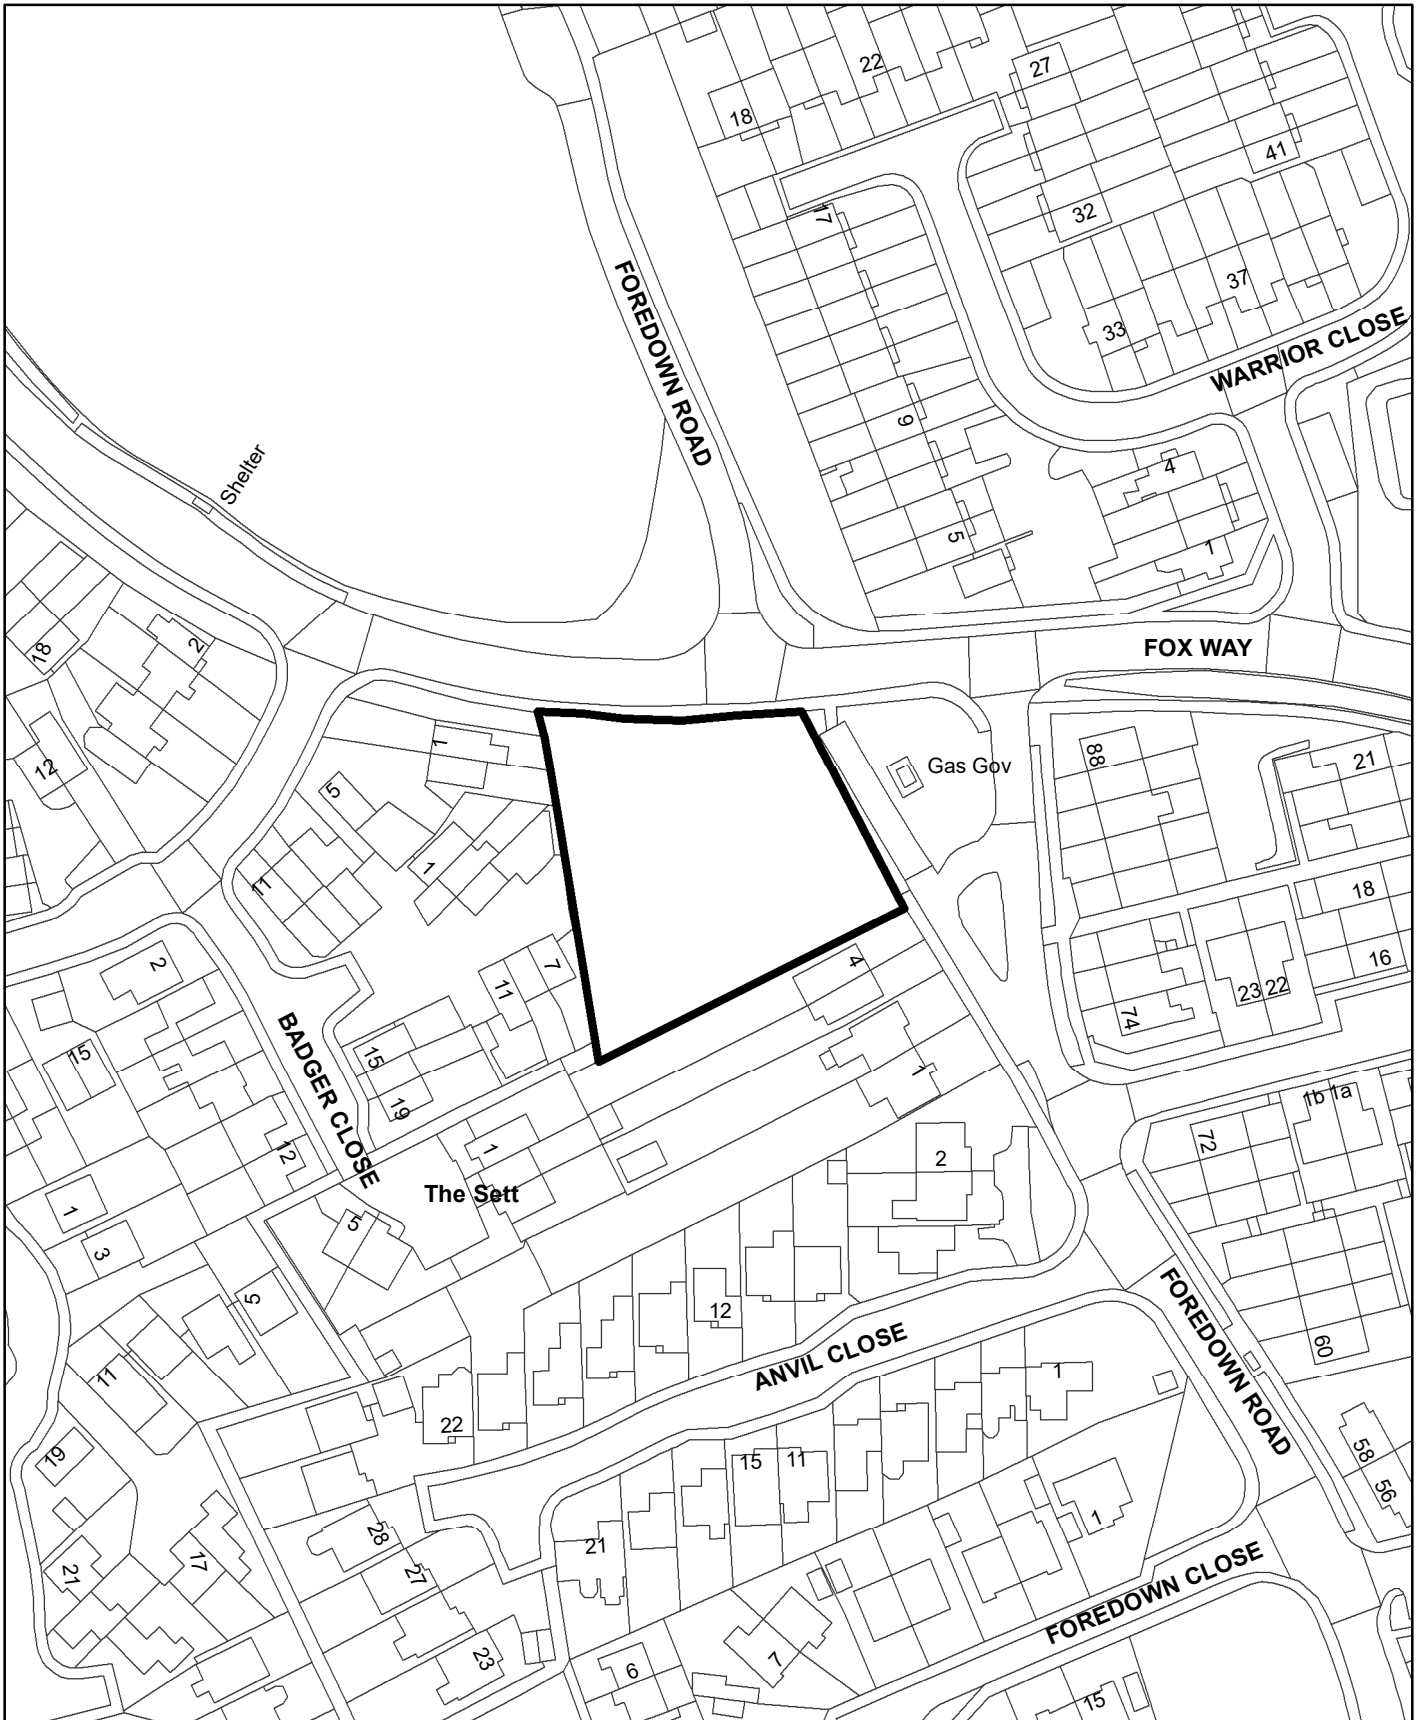

# BH2021 00780 - Land At Junction, Foredown Road

N

Scale: 1:1,250